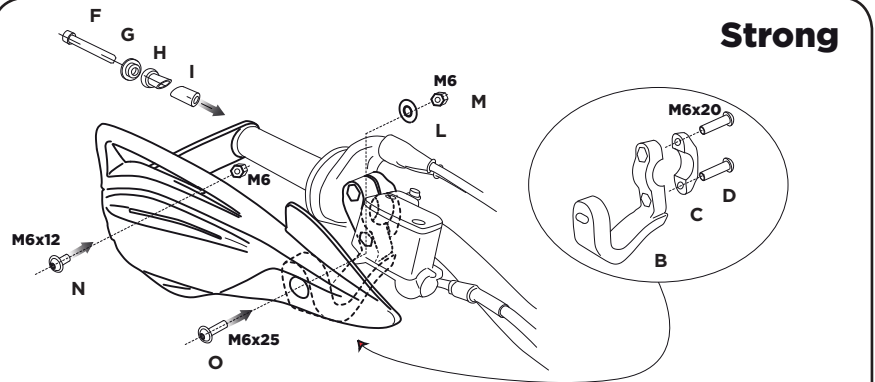

COD. 5000002656 REV5

ACERBIS PARTS

Left/Right

A - (2 pcs.)

R - M6x20 (2 pcs.)

Q - (2 pcs.)

B - (2 pcs.)

C - (2 pcs.)

N - M6x12 (2 pcs.)

O - M6x25 (2 pcs.)

Pf - (2 pcs.)

Pm - (2 pcs.)

Strong

ATV

MX

Hybrid

WARNING! Follow mounting instruction exactly. Ensure that the mounting is secure before riding. These hand guards will not prevent injury in the event of a crash. They are designed to protect the hands from cold weather and impact with small branches you might hit and flying debris. Be sure that you follow the instruction for anstalling the hand guards. Do not ride with a brocken tie wrap. Check to be sure the throttle and other controls are free every time you ride. Failure to heed instruction and this warning could lead to interference with the controls, loss of control of the motorcycle, and an accident.