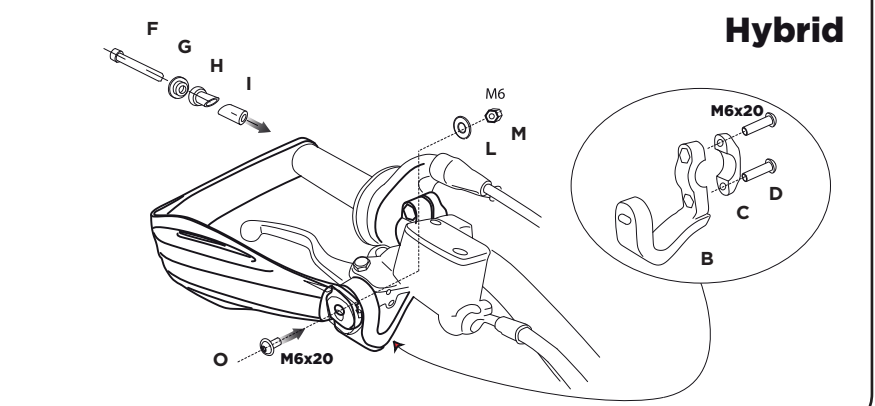

Hybrid

WARNING! Follow mounting instruction exactly. Ensure that the mounting is secure before riding. These hand guards will not prevent injury in the event of a crash. They are designed to protect the hands from cold weather and impact with small branches you might hit and flying debris. Be sure that you follow the instruction for anstalling the hand guards. Do not ride with a brocken tie wrap. Check to be sure the throttle and other controls are free every time you ride. Failure to heed instruction and this warning could lead to interference with the controls, loss of control of the motorcycle, and an accident.